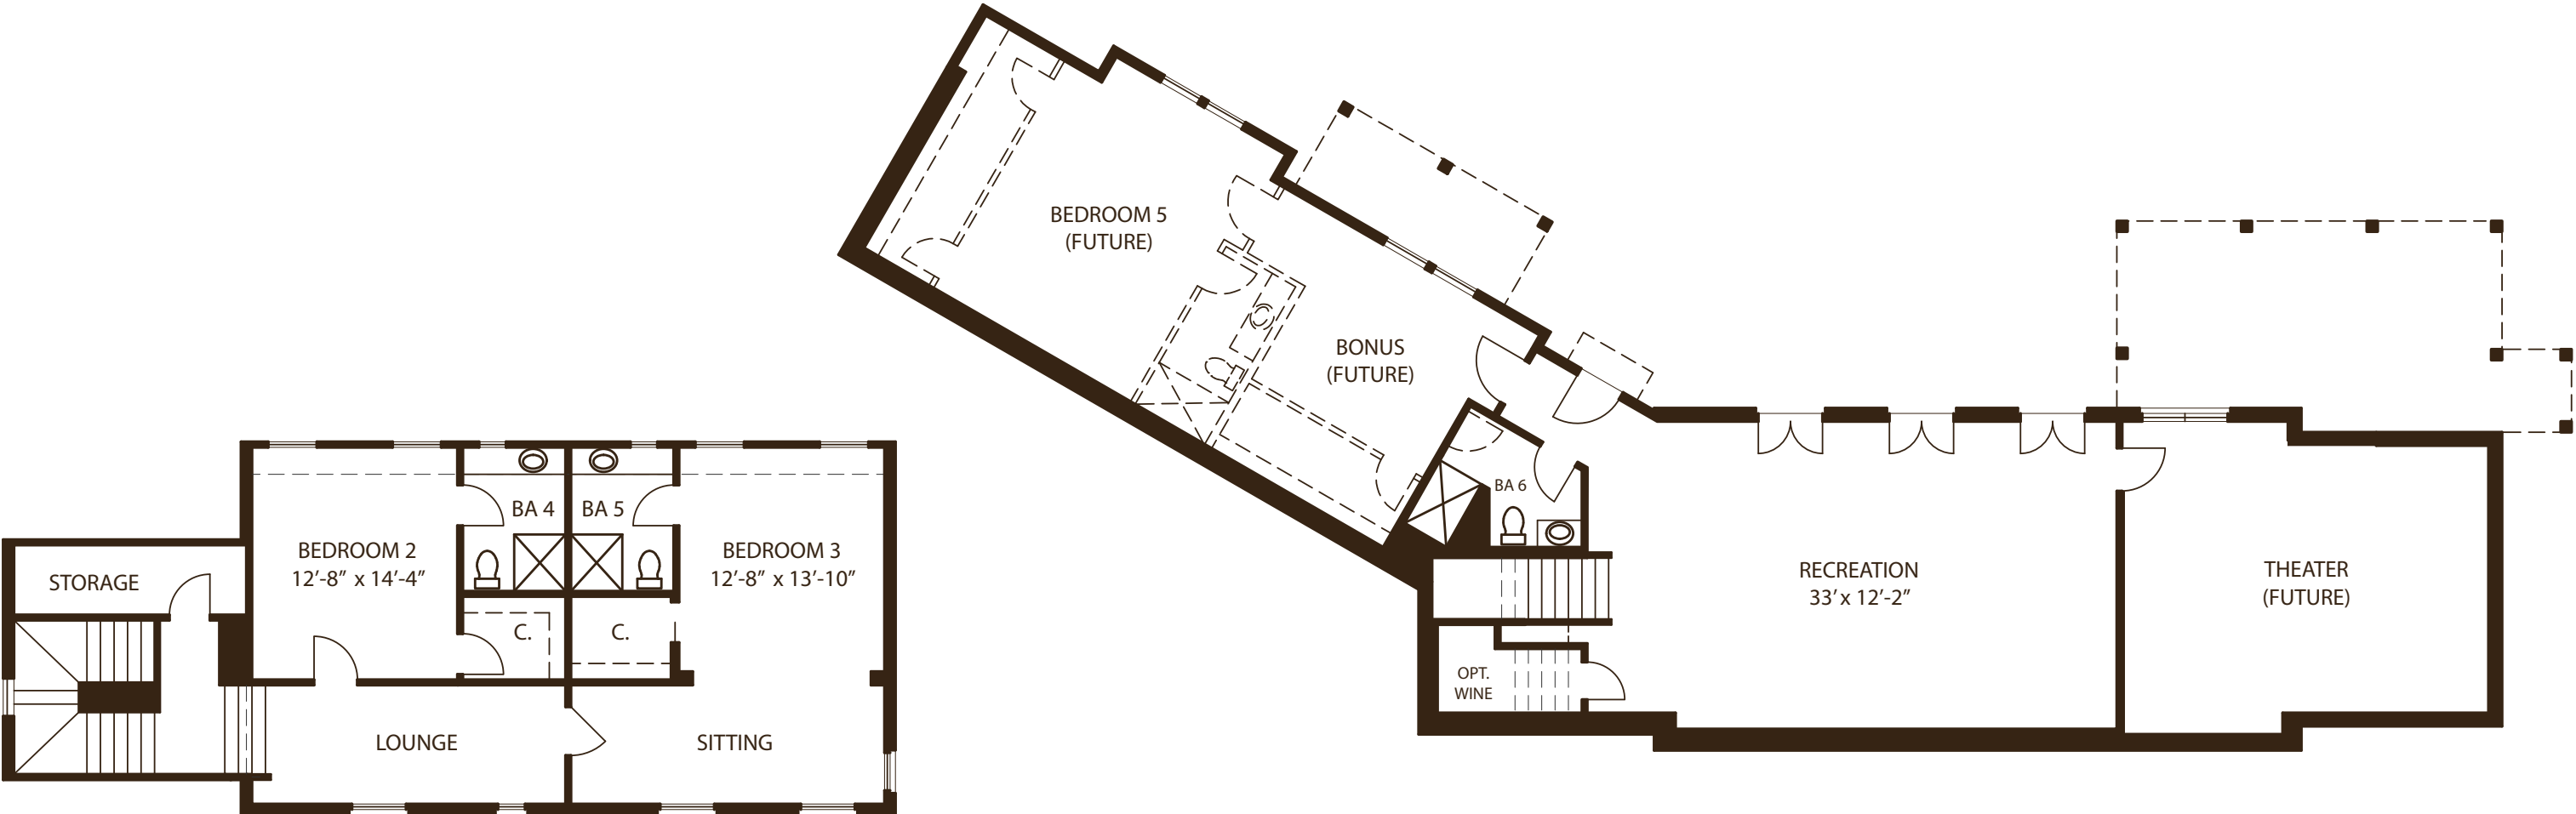

4087 Conway Valley Road

 Information is believed to be accurate but not warranted and is subject to changes, omissions, and errors.

HEDGEWOOD
This is Home

PRESENTED BY

4087 Conway Valley Road

MAIN LEVEL

3 CAR GARAGE | 5 BEDROOMS | 6 BATHROOMS | 4,175 SQFT

4087 Conway Valley Road

UPPER LEVEL

TERRACE LEVEL

3 CAR GARAGE | 5 BEDROOMS | 6 BATHROOMS | 4,175 SQFT

Information is believed to be accurate but not warranted and is subject to changes, omissions, and errors.