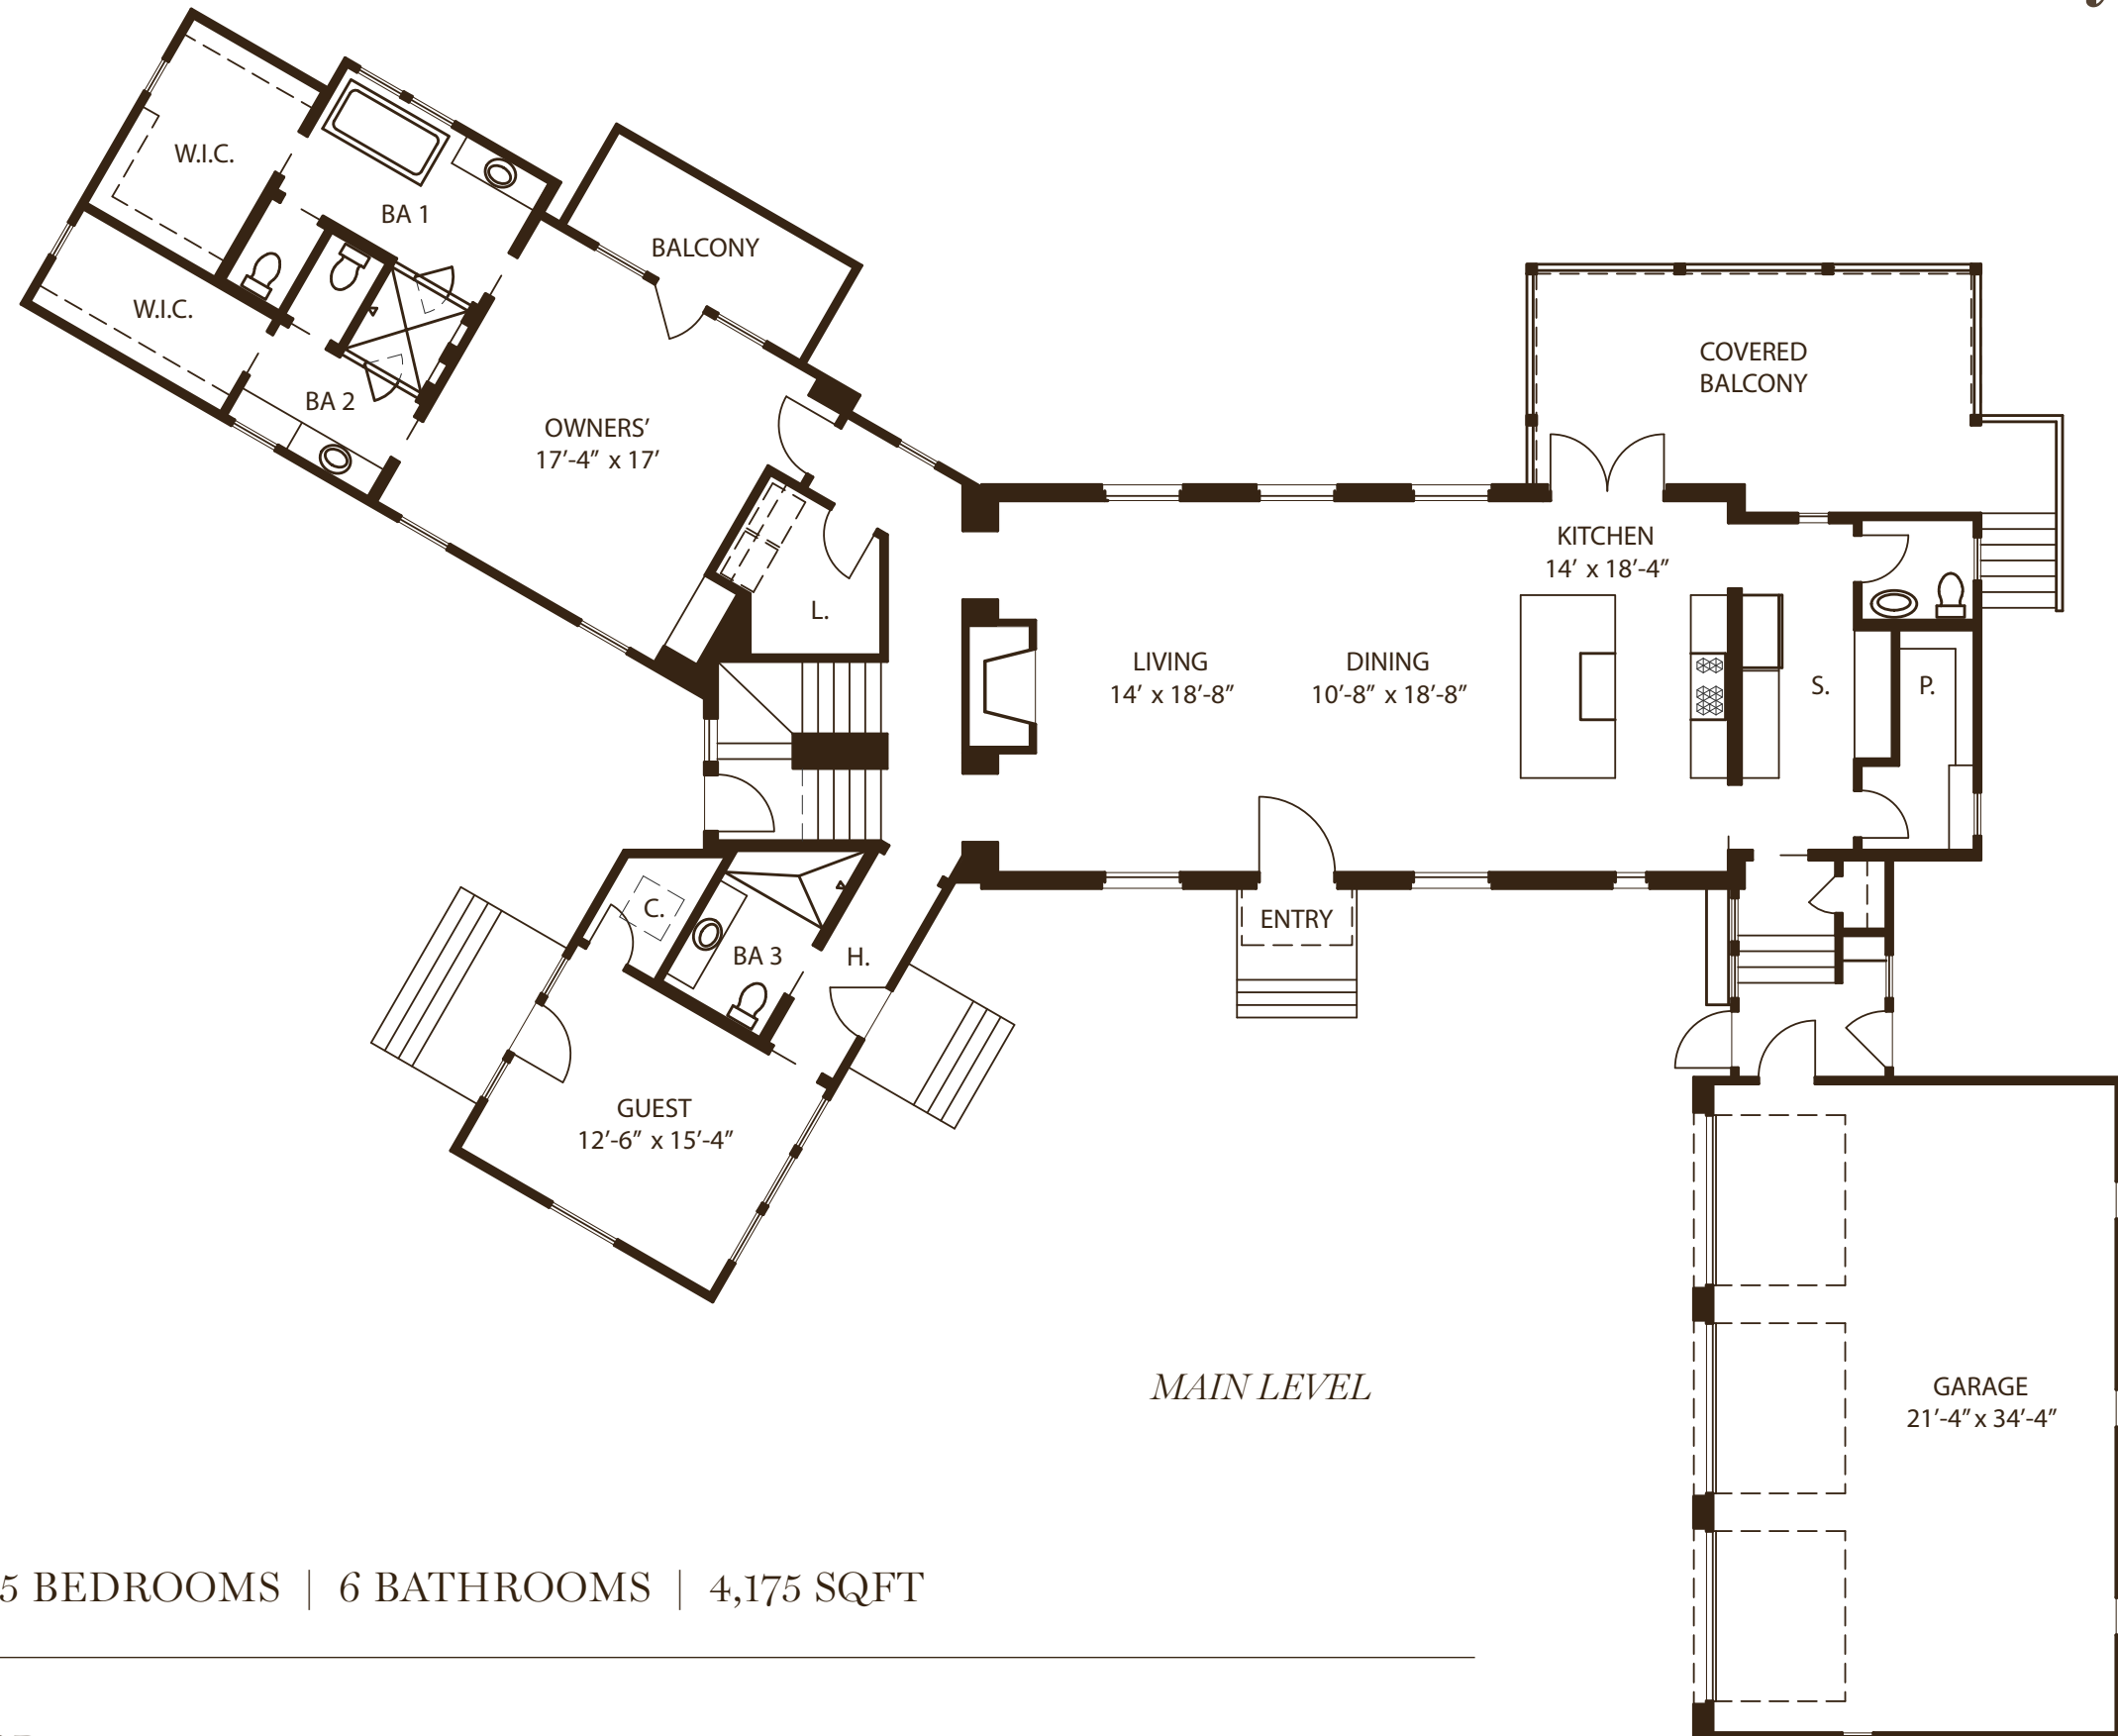

4087 Conway Valley Road

 Information is believed to be accurate but not warranted and is subject to changes, omissions, and errors.

HEDGEWOOD
This is Home

PRESENTED BY

4087 Conway Valley Road

MAIN LEVEL

3 CAR GARAGE | 5 BEDROOMS | 6 BATHROOMS | 4,175 SQFT

4087 Conway Valley Road

UPPER LEVEL

TERRACE LEVEL

3 CAR GARAGE | 5 BEDROOMS | 6 BATHROOMS | 4,175 SQFT

Information is believed to be accurate but not warranted and is subject to changes, omissions, and errors.