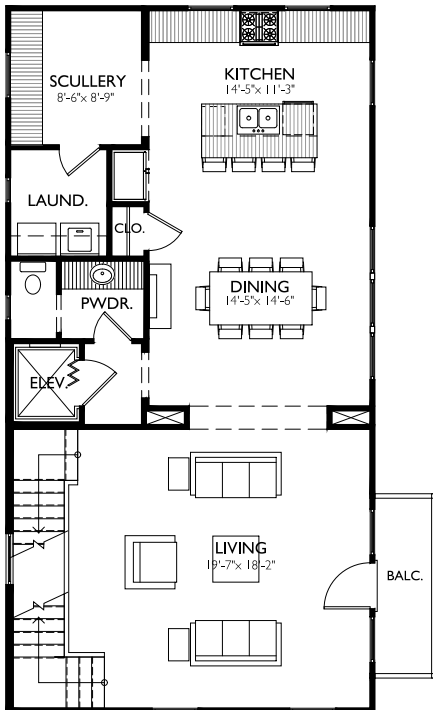

MANCHESTER

LOT 67

BASEMENT
8'-4" CLGs

1ST FLOOR
9'-0" CLGs

2ND FLOOR
11'-0" CLGs

ROOF TERRACE
8'-0" CLGs

HEDGEWOOD

This is Home

MANCHESTER

LOT 67

HEDGEWOOD

This is Home