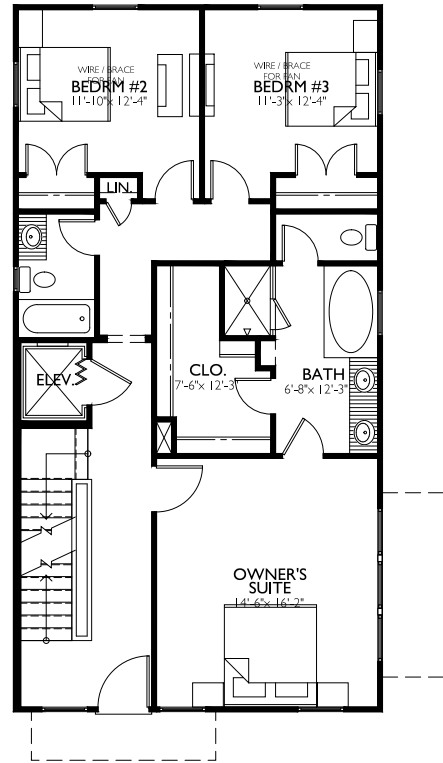

MANCHESTER

LOT 67

BASEMENT
8'-4" CLGs

1ST FLOOR
9'-0" CLGs

2ND FLOOR
11'-0" CLGs

ROOF TERRACE
8'-0" CLGs

HEDGEWOOD

This is Home

MANCHESTER

LOT 67

HEDGEWOOD

This is Home