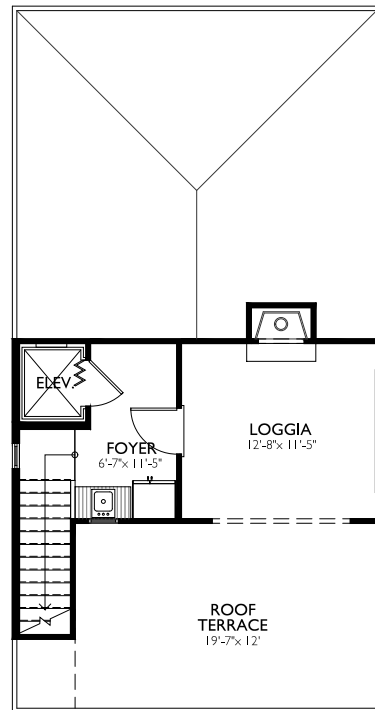

MANCHESTER

LOT 67

BASEMENT
8'-4" CLGs

1ST FLOOR
9'-0" CLGs

2ND FLOOR
11'-0" CLGs

ROOF TERRACE
8'-0" CLGs

HEDGEWOOD

This is Home

MANCHESTER

LOT 67

HEDGEWOOD

This is Home