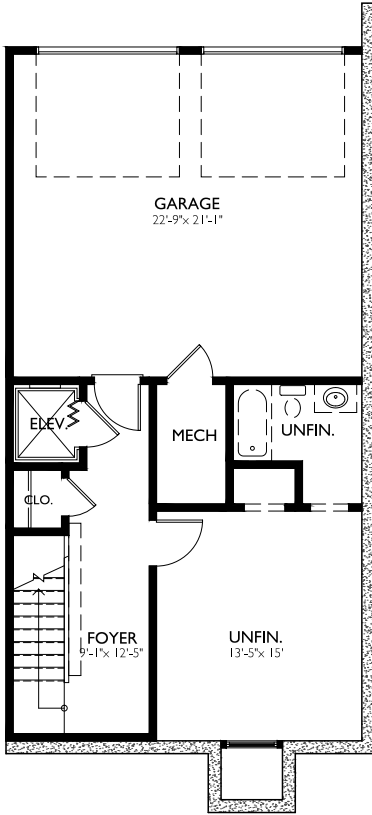

MANCHESTER

LOT 67

BASEMENT
8'-4" CLGs

1ST FLOOR
9'-0" CLGs

2ND FLOOR
11'-0" CLGs

ROOF TERRACE
8'-0" CLGs

HEDGEWOOD

This is Home

MANCHESTER

LOT 67

HEDGEWOOD

This is Home