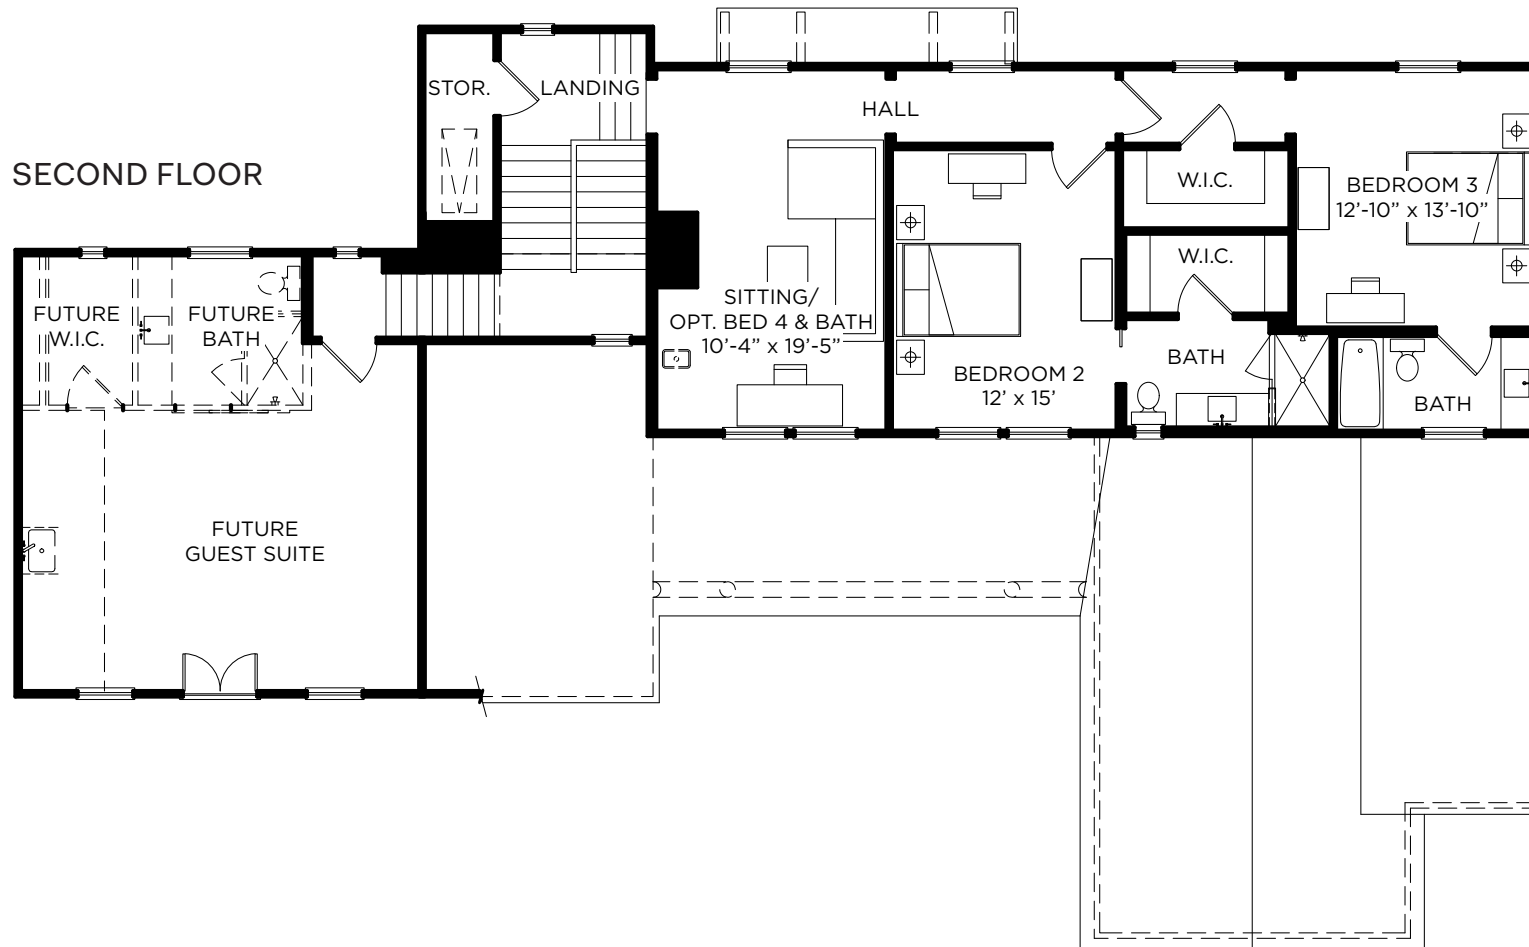

RESIDENCE 6

4 BEDROOM · 3.5 BATH · 2,832 SQ FT
w/ Optional Garage Suite · 3,359 SQ FT

OwnRockSpring.com · 404.491.9959

 All information is believed to be accurate but is not warranted.

COMPASS 404.668.6621 · Compass.com

OPTION BEDROOM 4