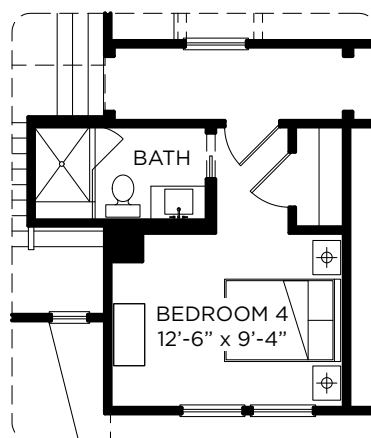

RESIDENCE 6

4 BEDROOM · 3.5 BATH · 2,832 SQ FT
w/ Optional Garage Suite · 3,359 SQ FT

OwnRockSpring.com · 404.491.9959

 All information is believed to be accurate but is not warranted.

COMPASS 404.668.6621 · Compass.com

OPTION BEDROOM 4