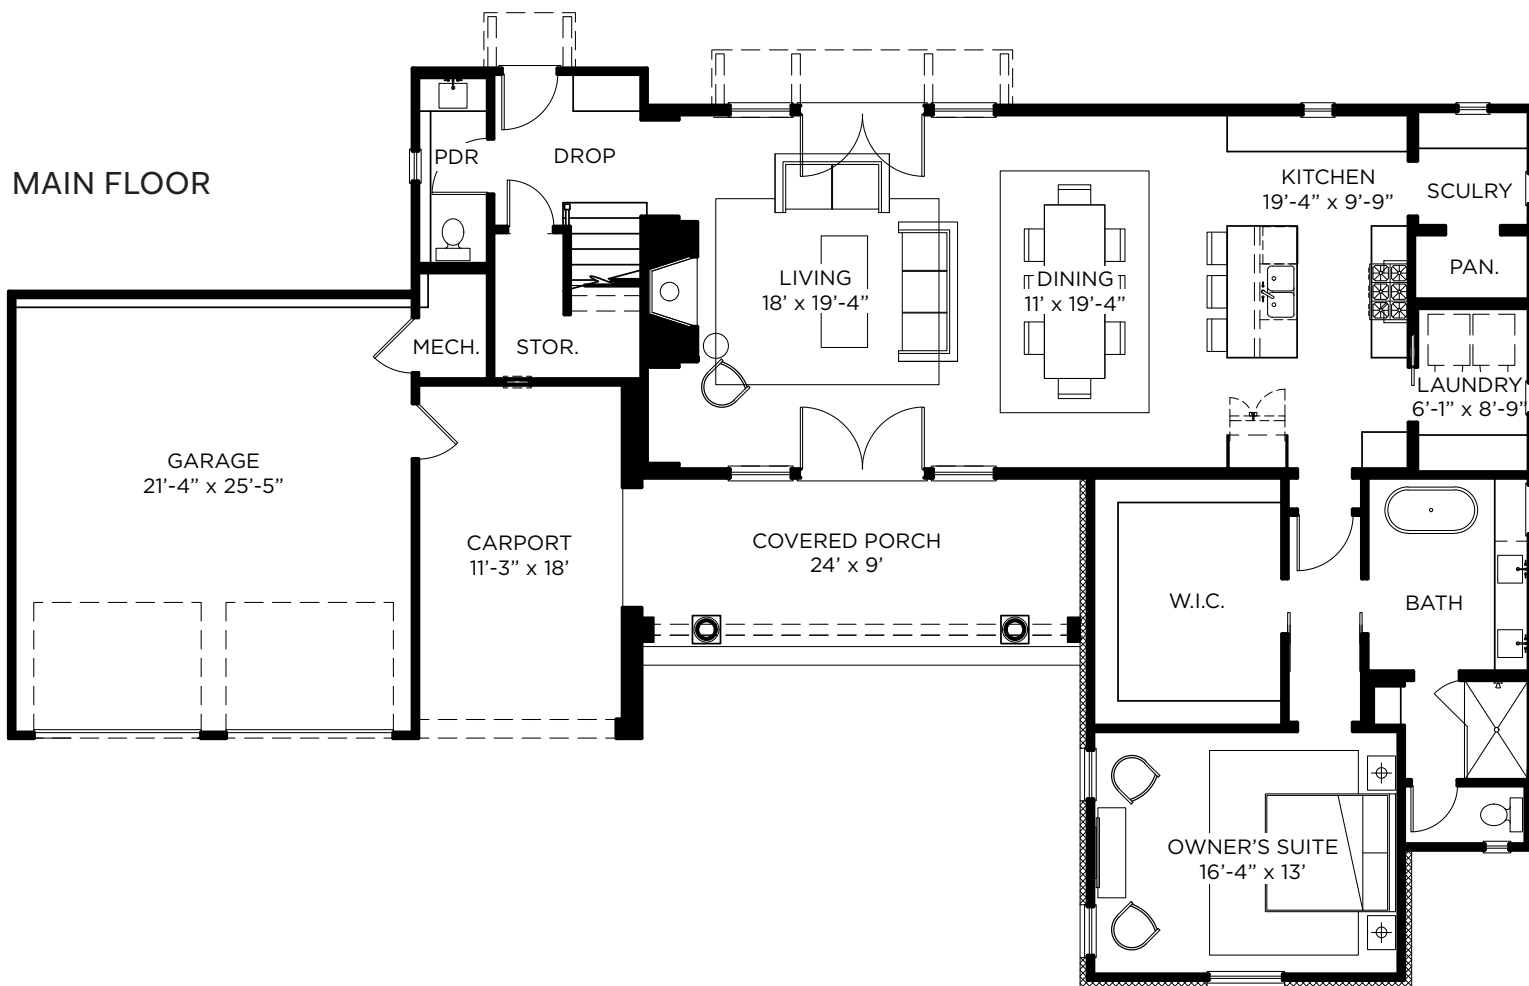

RESIDENCE 6

4 BEDROOM · 3.5 BATH · 2,832 SQ FT
w/ Optional Garage Suite · 3,359 SQ FT

OwnRockSpring.com · 404.491.9959

 All information is believed to be accurate but is not warranted.

COMPASS 404.668.6621 · Compass.com

OPTION BEDROOM 4