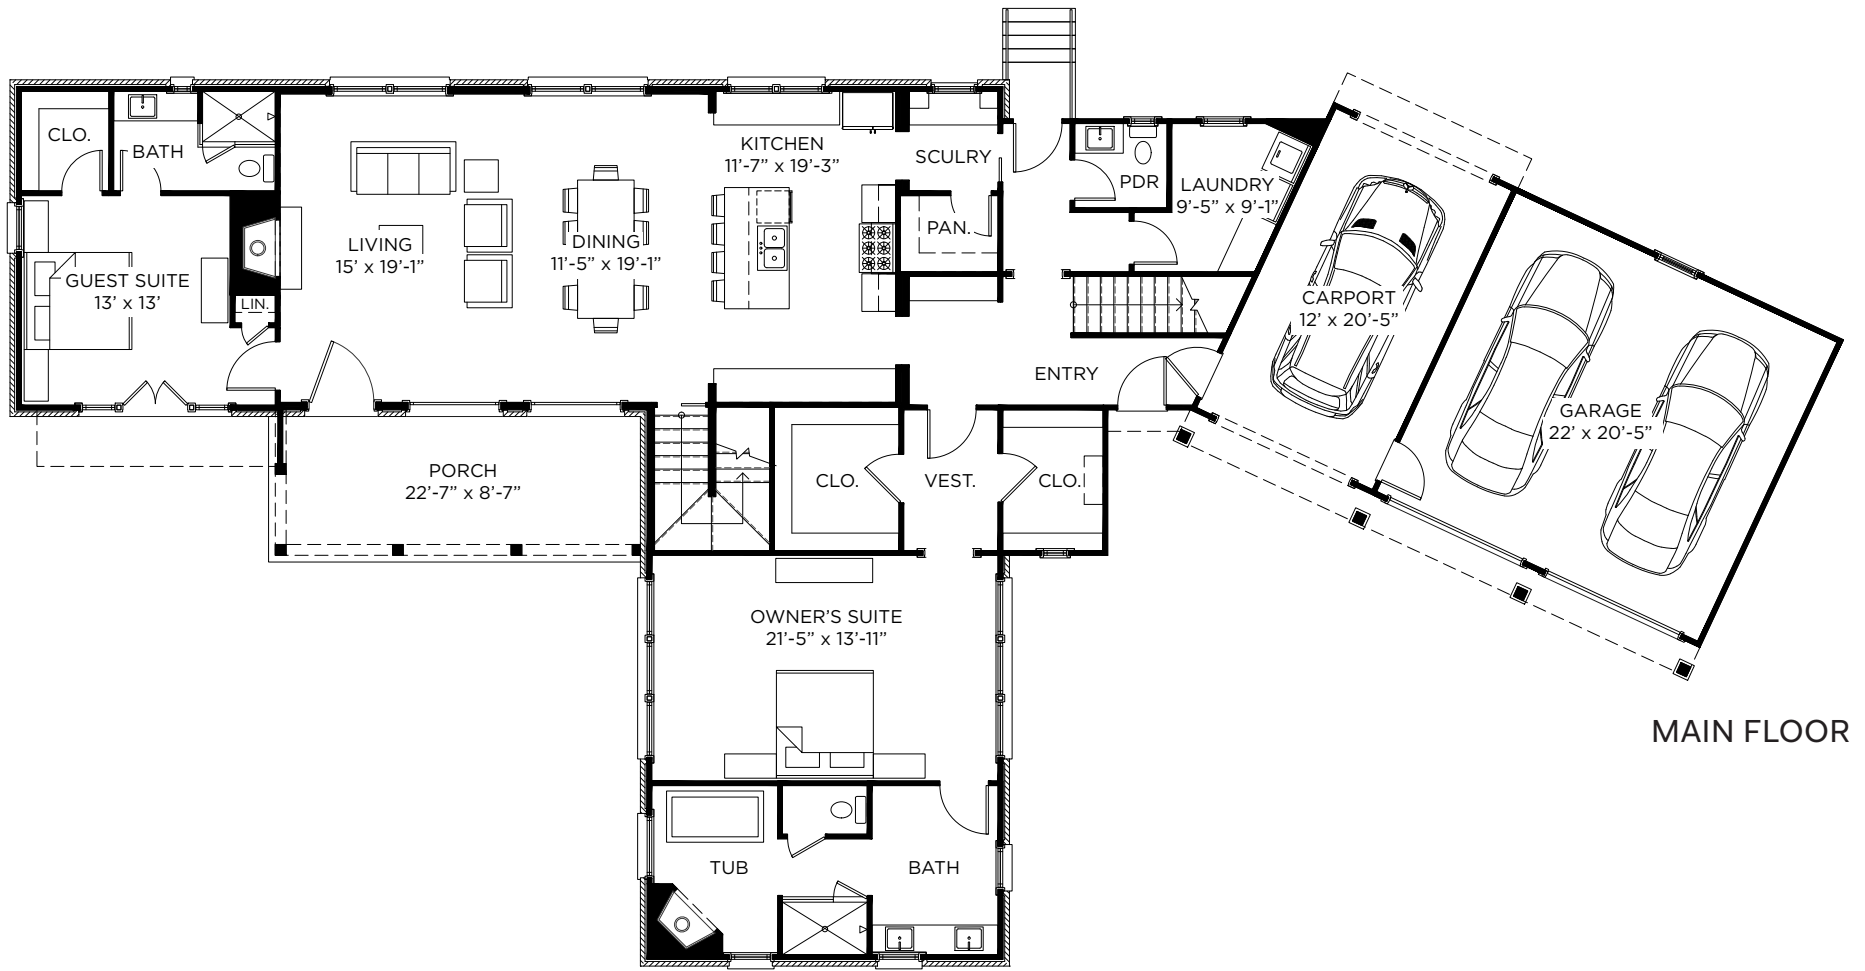

RESIDENCE 9

4 BEDROOM · 3.5 BATH · 3,142 SQ FT

OwnRockSpring.com · 404.491.9959

All information is believed to be accurate but is not warranted.

HEDGEWOOD

COMPASS 404.668.6621 · Compass.com

MAIN FLOOR

SECOND FLOOR