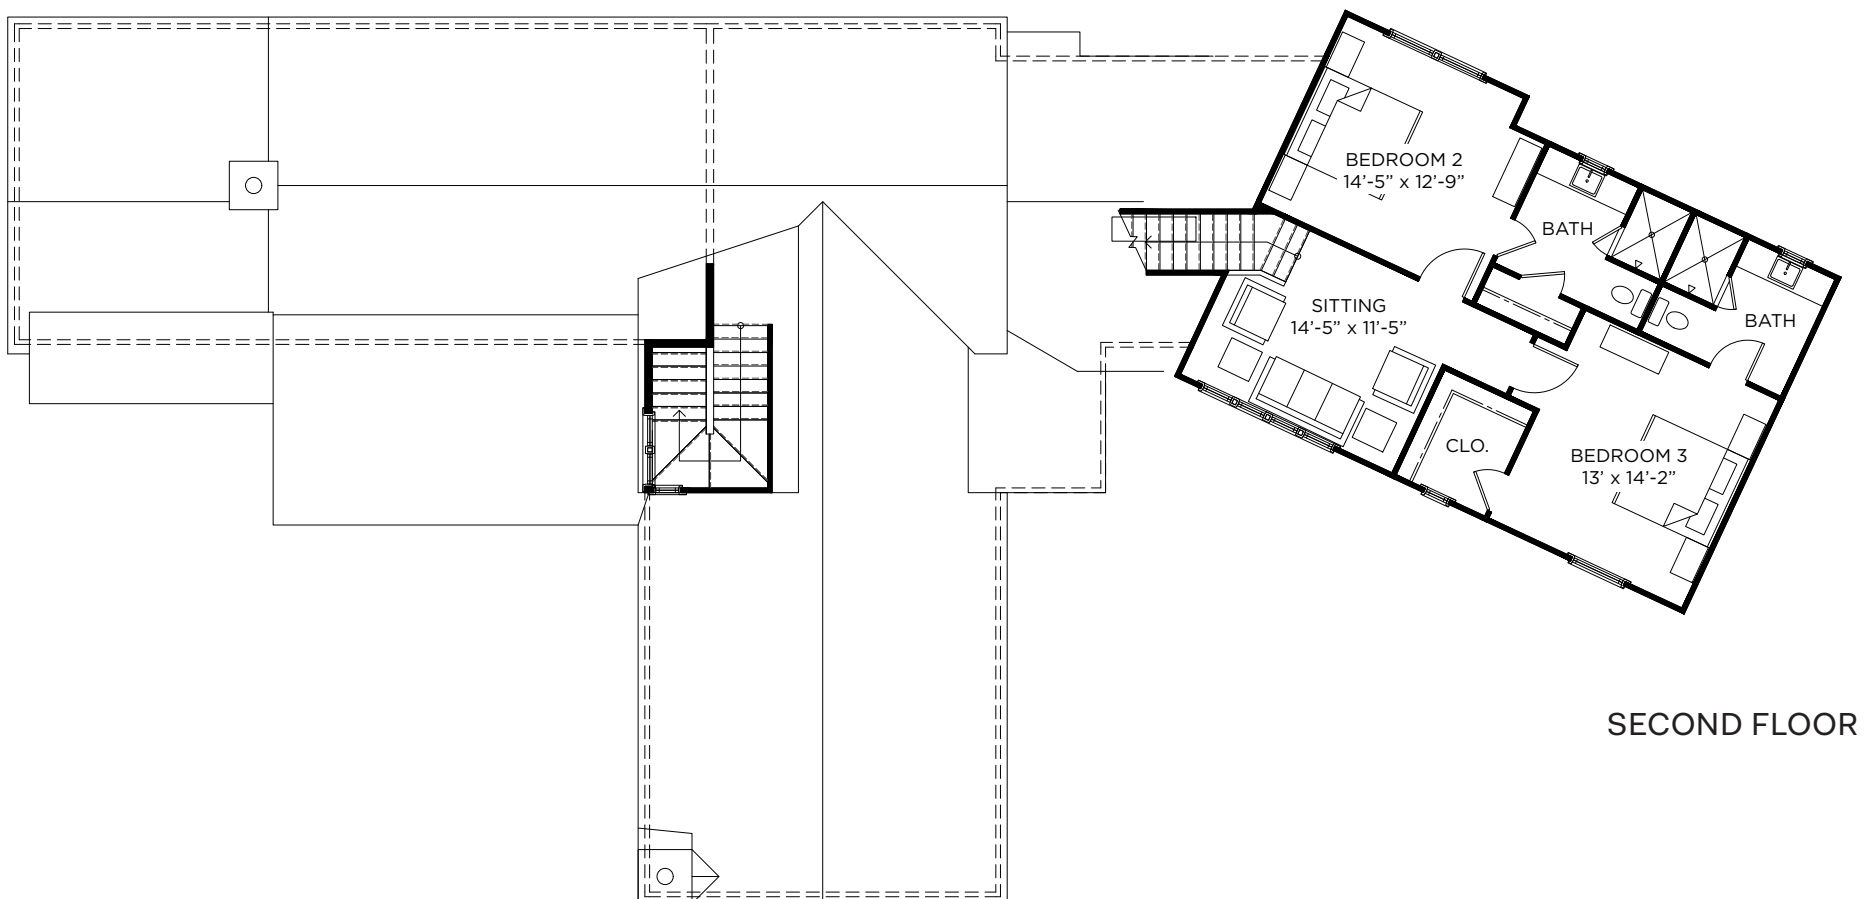

RESIDENCE 9

4 BEDROOM · 3.5 BATH · 3,142 SQ FT

OwnRockSpring.com · 404.491.9959

All information is believed to be accurate but is not warranted.

HEDGEWOOD

COMPASS 404.668.6621 · Compass.com

MAIN FLOOR

SECOND FLOOR