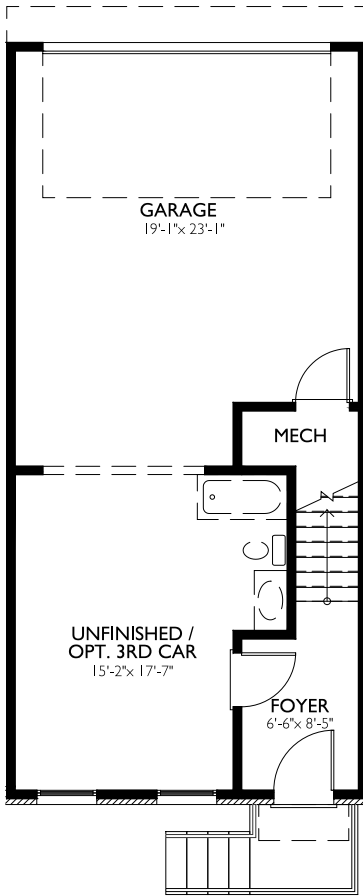

MANCHESTER

LOTS 98-103

HEDGEWOOD

This is Home

MANCHESTER

LOTS 98-103

TERRACE
8'-0" CLGs

1ST FLOOR
10'-0" CLGs

2ND FLOOR
9'-0" CLGs

HEDGEWOOD

This is Home