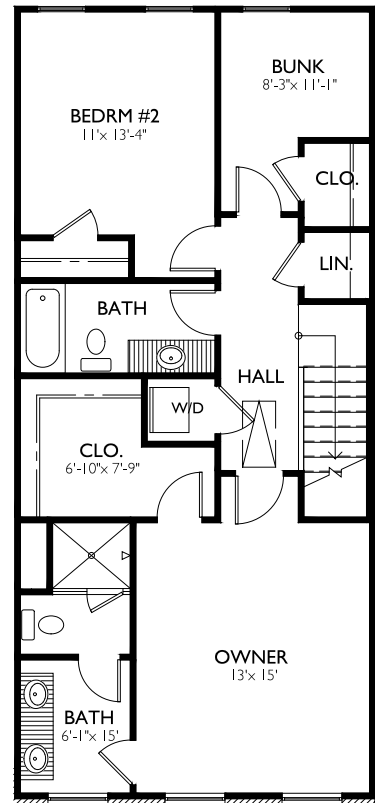

MANCHESTER

LOTS 98-103

HEDGEWOOD

This is Home

MANCHESTER

LOTS 98-103

TERRACE
8'-0" CLGs

1ST FLOOR
10'-0" CLGs

2ND FLOOR
9'-0" CLGs

HEDGEWOOD

This is Home