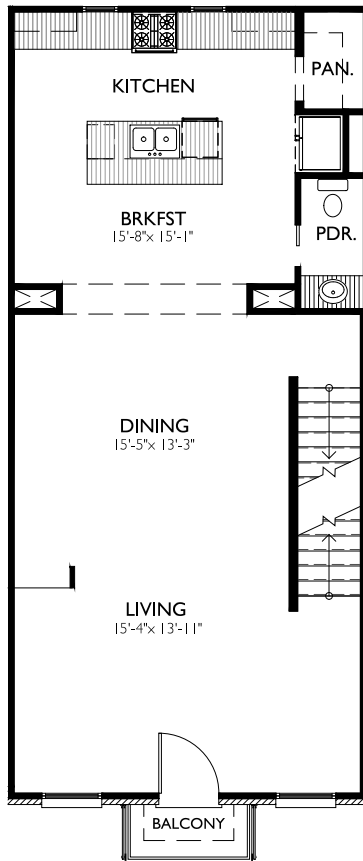

MANCHESTER

LOTS 98-103

HEDGEWOOD

This is Home

MANCHESTER

LOTS 98-103

TERRACE
8'-0" CLGs

1ST FLOOR
10'-0" CLGs

2ND FLOOR
9'-0" CLGs

HEDGEWOOD

This is Home