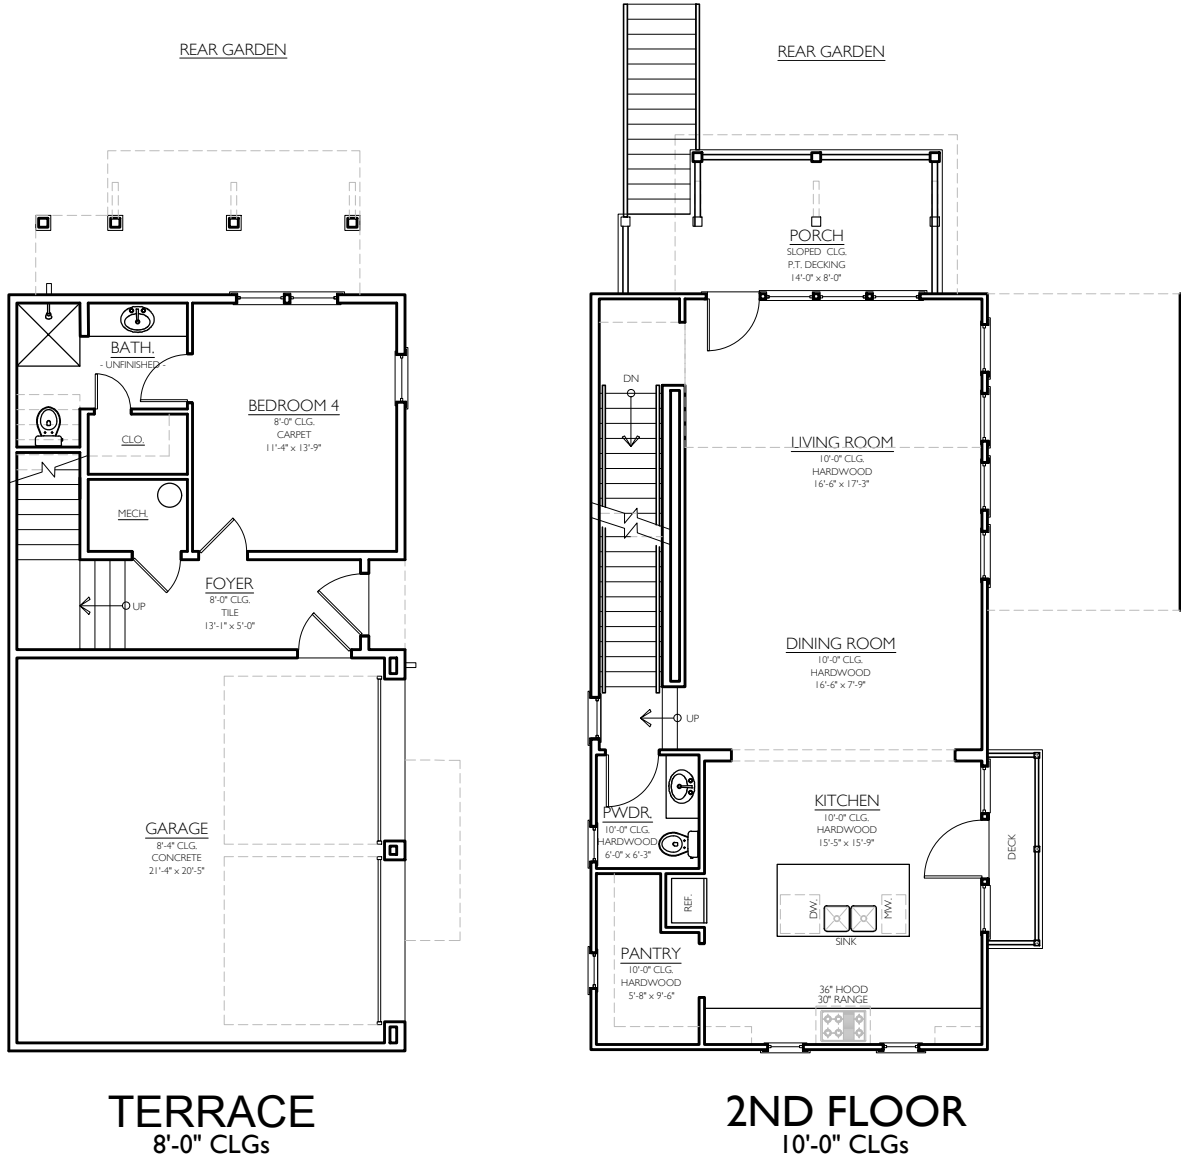

MANCHESTER

LOT 113

HEDGEWOOD

This is Home

The information presented is believed to be accurate, but not warranted. Actual construction may vary.
The plan is copyrighted by Hedgewood Homes and may not be reproduced without permission

MANCHESTER

LOT 113

3RD FLOOR
8'-0" TO 9'-0" CLGs

HEDGEWOOD

This is Home

The information presented is believed to be accurate, but not warranted. Actual construction may vary.
The plan is copyrighted by Hedgewood Homes and may not be reproduced without permission