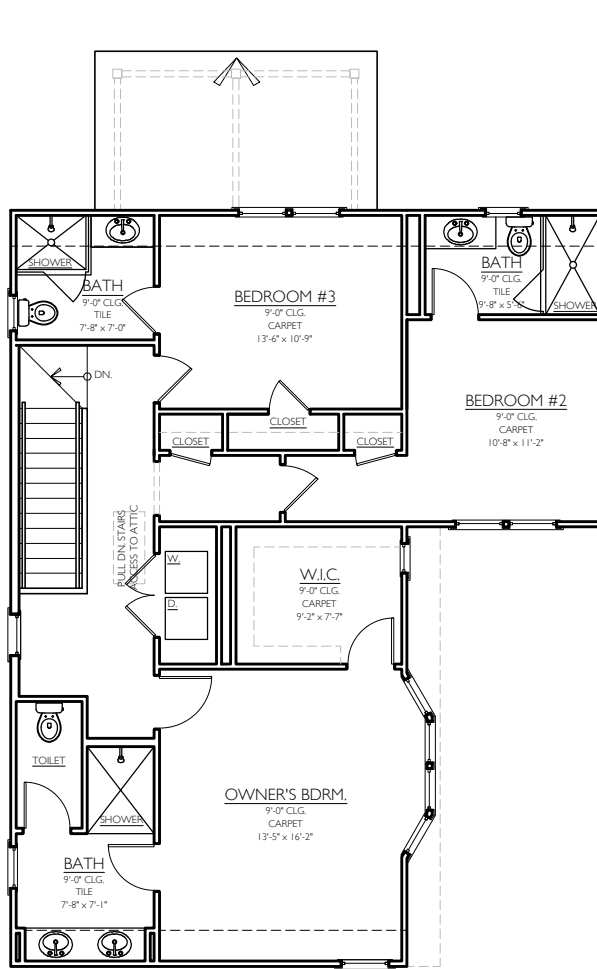

MANCHESTER

LOT 113

HEDGEWOOD

This is Home

The information presented is believed to be accurate, but not warranted. Actual construction may vary.
The plan is copyrighted by Hedgewood Homes and may not be reproduced without permission

MANCHESTER

LOT 113

3RD FLOOR
8'-0" TO 9'-0" CLGs

HEDGEWOOD

This is Home

The information presented is believed to be accurate, but not warranted. Actual construction may vary.
The plan is copyrighted by Hedgewood Homes and may not be reproduced without permission