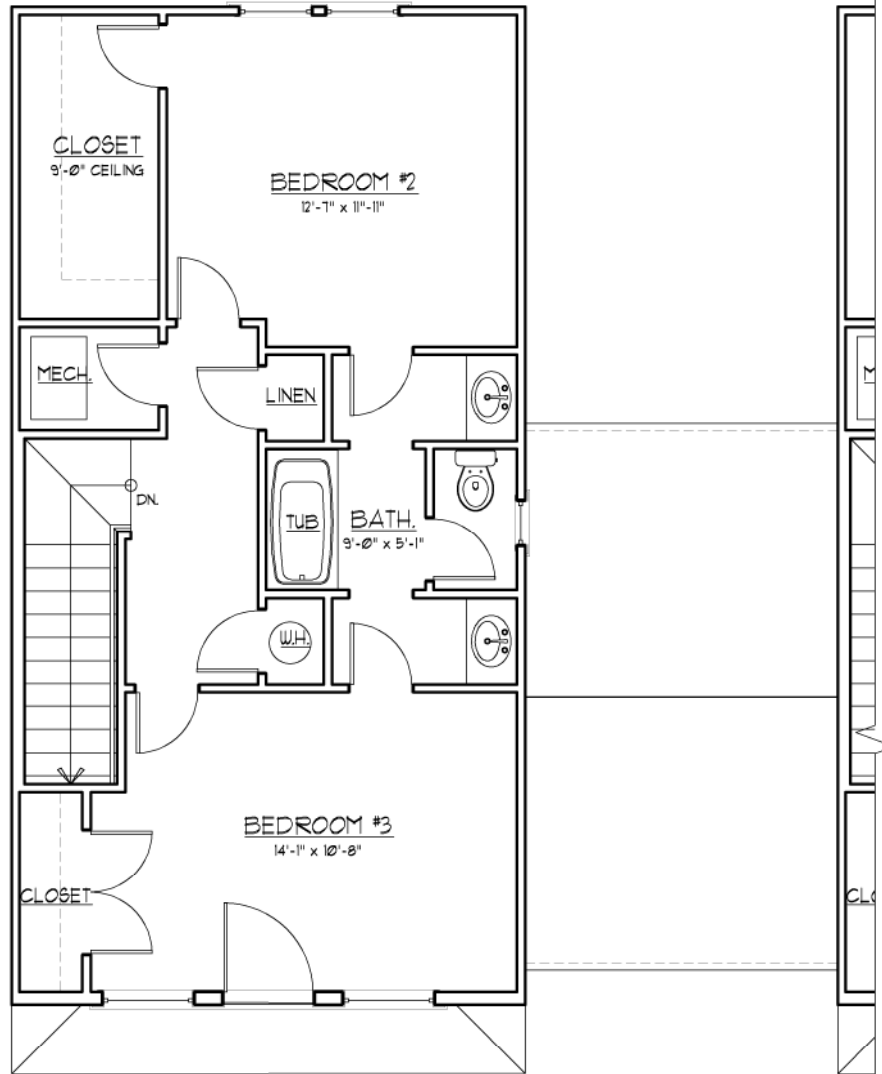

MANCHESTER
LOT 59

REAR ELEVATION

FRONT ELEVATION

HEDGEWOOD
HOMES

MANCHESTER LOT 59

UPPER LEVEL FLOOR
9'-0" CEILING

HEDGEWOOD
HOMES

MANCHESTER LOT 59

MAIN LEVEL FLOOR
10'-0" CEILING

HEDGEWOOD
HOMES

MANCHESTER LOT 59

3RD LEVEL FLOOR
9'-0" CEILING

HEDGEWOOD
HOMES