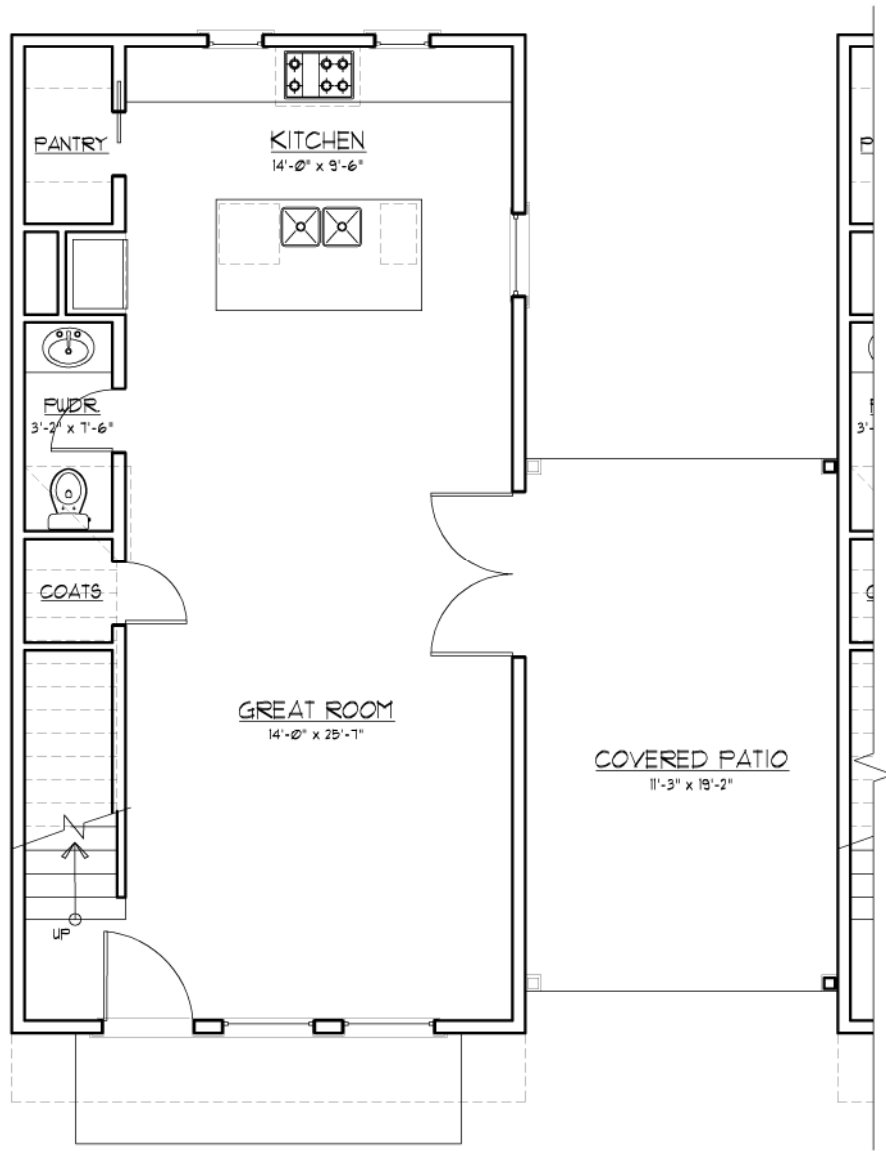

MANCHESTER
LOT 59

REAR ELEVATION

FRONT ELEVATION

HEDGEWOOD
HOMES

MANCHESTER LOT 59

UPPER LEVEL FLOOR
9'-0" CEILING

HEDGEWOOD
HOMES

MANCHESTER LOT 59

MAIN LEVEL FLOOR
10'-0" CEILING

HEDGEWOOD
HOMES

MANCHESTER LOT 59

3RD LEVEL FLOOR
9'-0" CEILING

HEDGEWOOD
HOMES