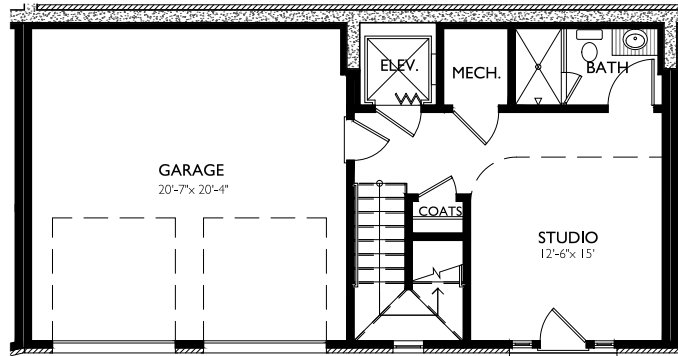

MANCHESTER

LOT 90

BASEMENT
8'-0" CLGs

1ST FLOOR
7'-0" CLGs

2ND FLOOR
10'-0" CLGs

3RD FLOOR
9'-0" CLGs

HEDGEWOOD

This is Home

MANCHESTER

LOT 90

HEDGEWOOD

This is Home

MANCHESTER

LOT 91

BASEMENT
8'-0" CLGs

1ST FLOOR
7'-0" CLGs

2ND FLOOR
10'-0" CLGs

3RD FLOOR
9'-0" CLGs

HEDGEWOOD

This is Home

MANCHESTER

LOT 91

HEDGEWOOD

This is Home