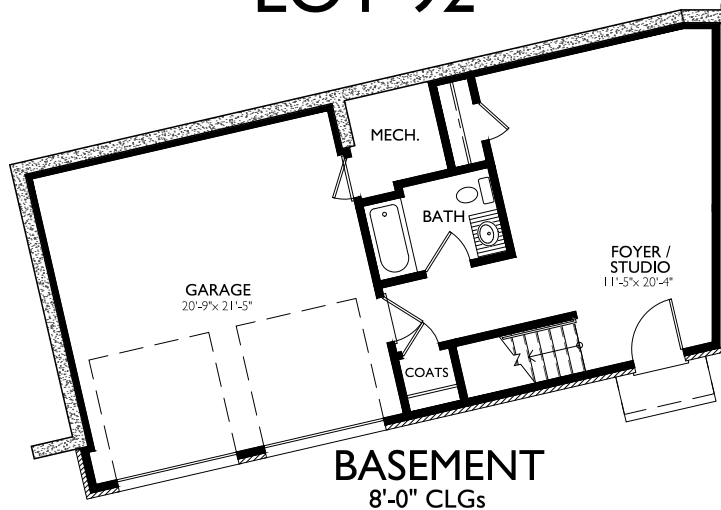

MANCHESTER

LOT 90

BASEMENT
8'-0" CLGs

1ST FLOOR
7'-0" CLGs

2ND FLOOR
10'-0" CLGs

3RD FLOOR
9'-0" CLGs

HEDGEWOOD

This is Home

MANCHESTER

LOT 90

HEDGEWOOD

This is Home

MANCHESTER

LOT 91

BASEMENT
8'-0" CLGs

1ST FLOOR
7'-0" CLGs

2ND FLOOR
10'-0" CLGs

3RD FLOOR
9'-0" CLGs

HEDGEWOOD

This is Home

MANCHESTER

LOT 91

HEDGEWOOD

This is Home

MANCHESTER

LOT 92

HEDGEWOOD

This is Home

MANCHESTER

LOT 92

HEDGEWOOD

This is Home