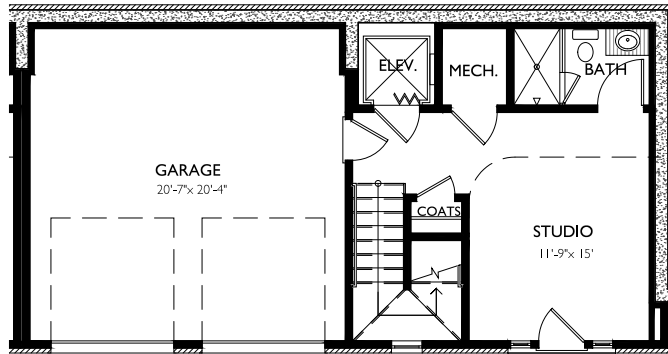

MANCHESTER

LOT 90

BASEMENT
8'-0" CLGs

1ST FLOOR
7'-0" CLGs

2ND FLOOR
10'-0" CLGs

3RD FLOOR
9'-0" CLGs

HEDGEWOOD

This is Home

MANCHESTER

LOT 90

HEDGEWOOD

This is Home

MANCHESTER

LOT 91

BASEMENT
8'-0" CLGs

1ST FLOOR
7'-0" CLGs

2ND FLOOR
10'-0" CLGs

3RD FLOOR
9'-0" CLGs

HEDGEWOOD

This is Home

MANCHESTER

LOT 91

HEDGEWOOD

This is Home