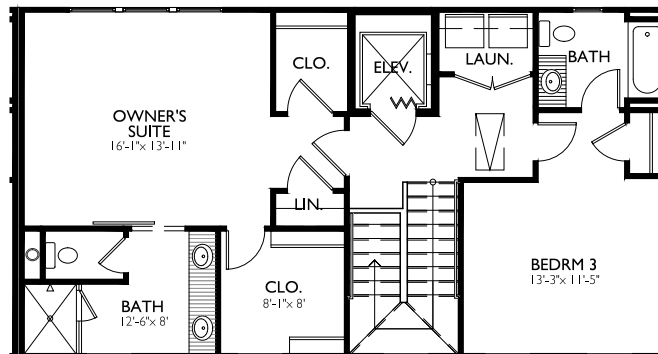

MANCHESTER

LOT 90

BASEMENT
8'-0" CLGs

1ST FLOOR
7'-0" CLGs

2ND FLOOR
10'-0" CLGs

3RD FLOOR
9'-0" CLGs

HEDGEWOOD

This is Home

MANCHESTER

LOT 90

HEDGEWOOD

This is Home

MANCHESTER

LOT 91

BASEMENT
8'-0" CLGs

1ST FLOOR
7'-0" CLGs

2ND FLOOR
10'-0" CLGs

3RD FLOOR
9'-0" CLGs

HEDGEWOOD

This is Home

MANCHESTER

LOT 91

HEDGEWOOD

This is Home