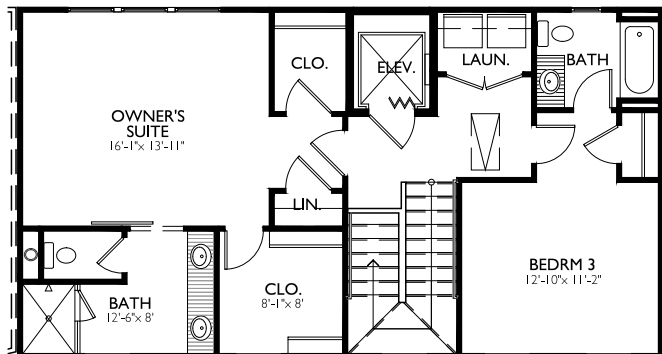

MANCHESTER

LOT 90

BASEMENT
8'-0" CLGs

1ST FLOOR
7'-0" CLGs

2ND FLOOR
10'-0" CLGs

3RD FLOOR
9'-0" CLGs

HEDGEWOOD

This is Home

MANCHESTER

LOT 90

HEDGEWOOD

This is Home

MANCHESTER

LOT 91

BASEMENT
8'-0" CLGs

1ST FLOOR
7'-0" CLGs

2ND FLOOR
10'-0" CLGs

3RD FLOOR
9'-0" CLGs

HEDGEWOOD

This is Home

MANCHESTER

LOT 91

HEDGEWOOD

This is Home