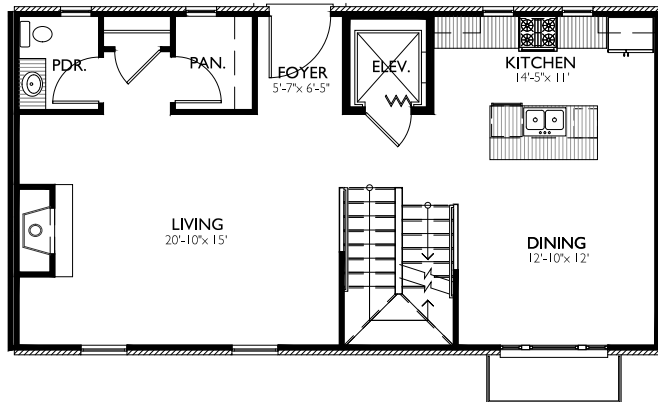

MANCHESTER

LOT 90

BASEMENT
8'-0" CLGs

1ST FLOOR
7'-0" CLGs

2ND FLOOR
10'-0" CLGs

3RD FLOOR
9'-0" CLGs

HEDGEWOOD

This is Home

MANCHESTER

LOT 90

HEDGEWOOD

This is Home

MANCHESTER

LOT 91

BASEMENT
8'-0" CLGs

1ST FLOOR
7'-0" CLGs

2ND FLOOR
10'-0" CLGs

3RD FLOOR
9'-0" CLGs

HEDGEWOOD

This is Home

MANCHESTER

LOT 91

HEDGEWOOD

This is Home