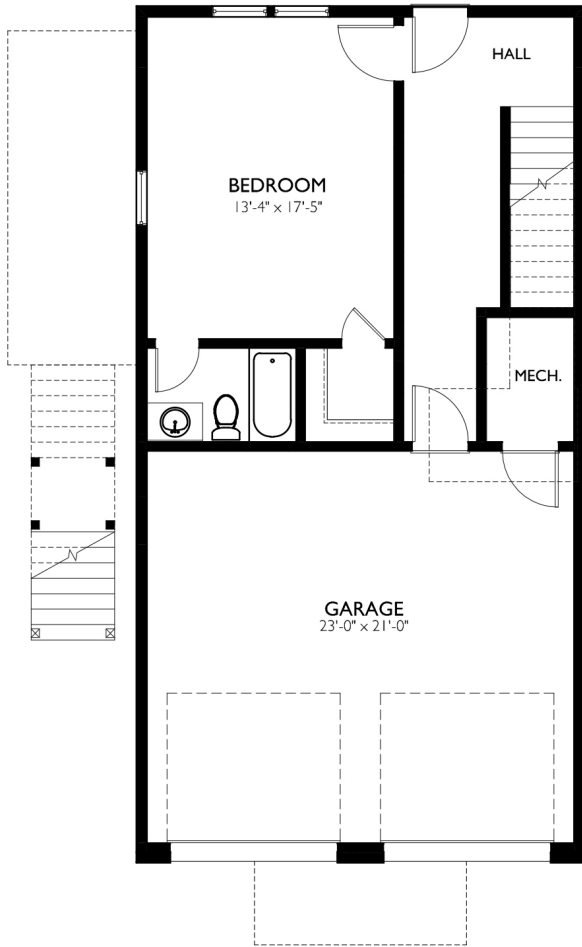

VOYSEY

LOT 33

HEDGEWOOD

This is Home

The information presented is believed to be accurate, but not warranted. Actual construction may vary.
The plan is copyrighted by Hedgewood Homes and may not be reproduced without permission

VOYSEY LOT 33

BASEMENT
8'-0" CLGs

2ND FLOOR
10'-0" CLGs

HEDGEWOOD

This is Home

The information presented is believed to be accurate, but not warranted. Actual construction may vary.
The plan is copyrighted by Hedgewood Homes and may not be reproduced without permission

VOYSEY LOT 33

3RD FLOOR
8'-0" VAULTED TO 9'-0" CLGs

HEDGEWOOD

This is Home

The information presented is believed to be accurate, but not warranted. Actual construction may vary.
The plan is copyrighted by Hedgewood Homes and may not be reproduced without permission