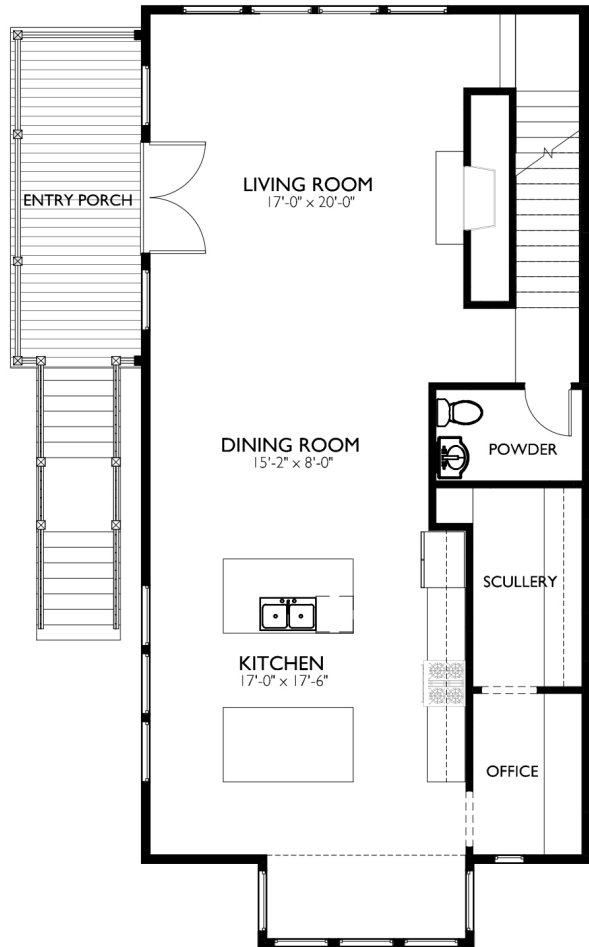

VOYSEY

LOT 33

HEDGEWOOD

This is Home

The information presented is believed to be accurate, but not warranted. Actual construction may vary.
The plan is copyrighted by Hedgewood Homes and may not be reproduced without permission

VOYSEY LOT 33

BASEMENT
8'-0" CLGs

2ND FLOOR
10'-0" CLGs

HEDGEWOOD

This is Home

The information presented is believed to be accurate, but not warranted. Actual construction may vary.
The plan is copyrighted by Hedgewood Homes and may not be reproduced without permission

VOYSEY LOT 33

3RD FLOOR
8'-0" VAULTED TO 9'-0" CLGs

HEDGEWOOD

This is Home

The information presented is believed to be accurate, but not warranted. Actual construction may vary.
The plan is copyrighted by Hedgewood Homes and may not be reproduced without permission